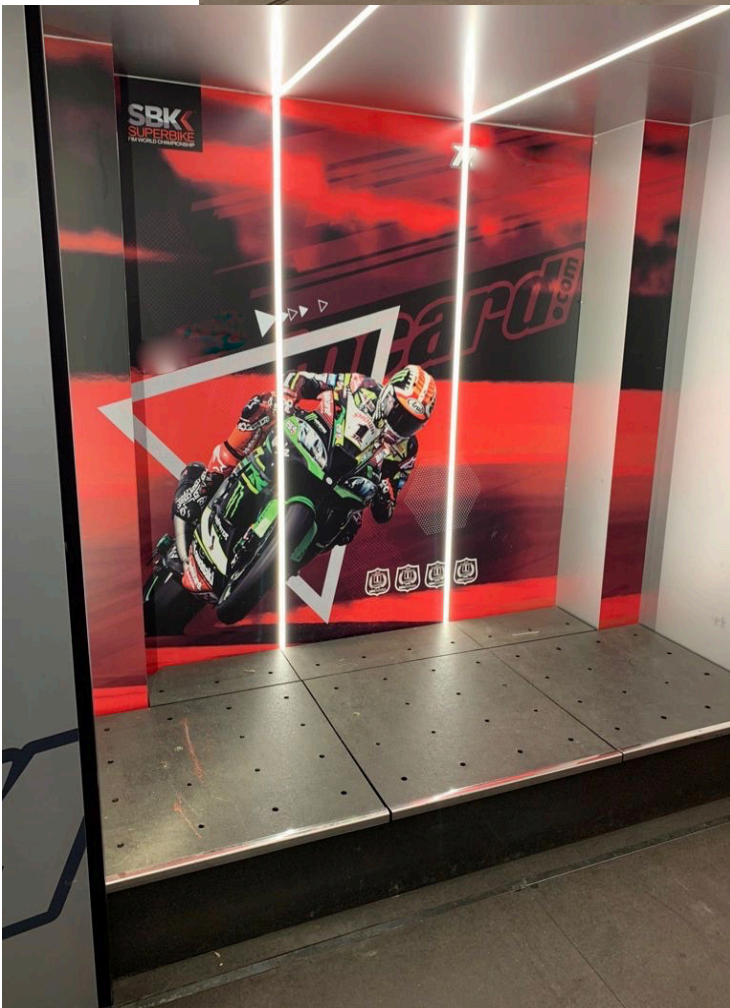

Exhibition Trailer for sale.

DETAILS

YEAR 2019

BODY

Extensions 2 side extensions. L x w = 9167x1100mm
The left side extension is fitted with a sliding glass door

Terrace 1 outdoor terrace. L x w = 8955x1587mm
Front or side access

Interior
1 main zone. L x w = 9167 x 4537mm
1 podium in the front. L x w = 1550 x 2400mm
1 office in the rear. L x w = 3015 x 2400mm

Equipments
Air conditioner
Audio video system
Security camera

CONDITIONS