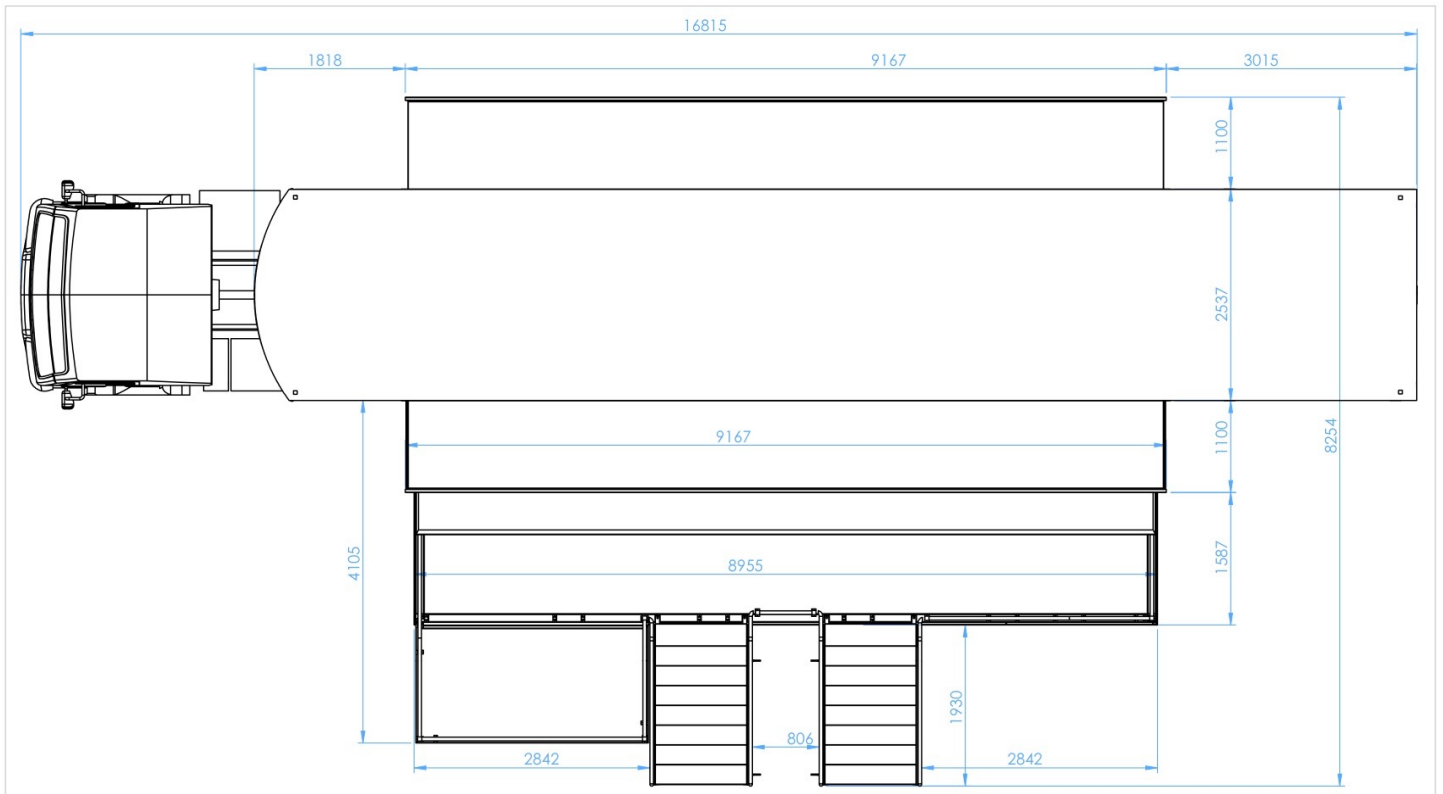

Exhibition Trailer for sale.

DETAILS

YEAR 2019

BODY

Extensions 2 side extensions. L x w = 9167x1100mm
The left side extension is fitted with a sliding glass door

Terrace 1 outdoor terrace. L x w = 8955x1587mm
Front or side access

Interior
1 main zone. L x w = 9167 x 4537mm
1 podium in the front. L x w = 1550 x 2400mm
1 office in the rear. L x w = 3015 x 2400mm

Equipments
Air conditioner
Audio video system
Security camera

CONDITIONS