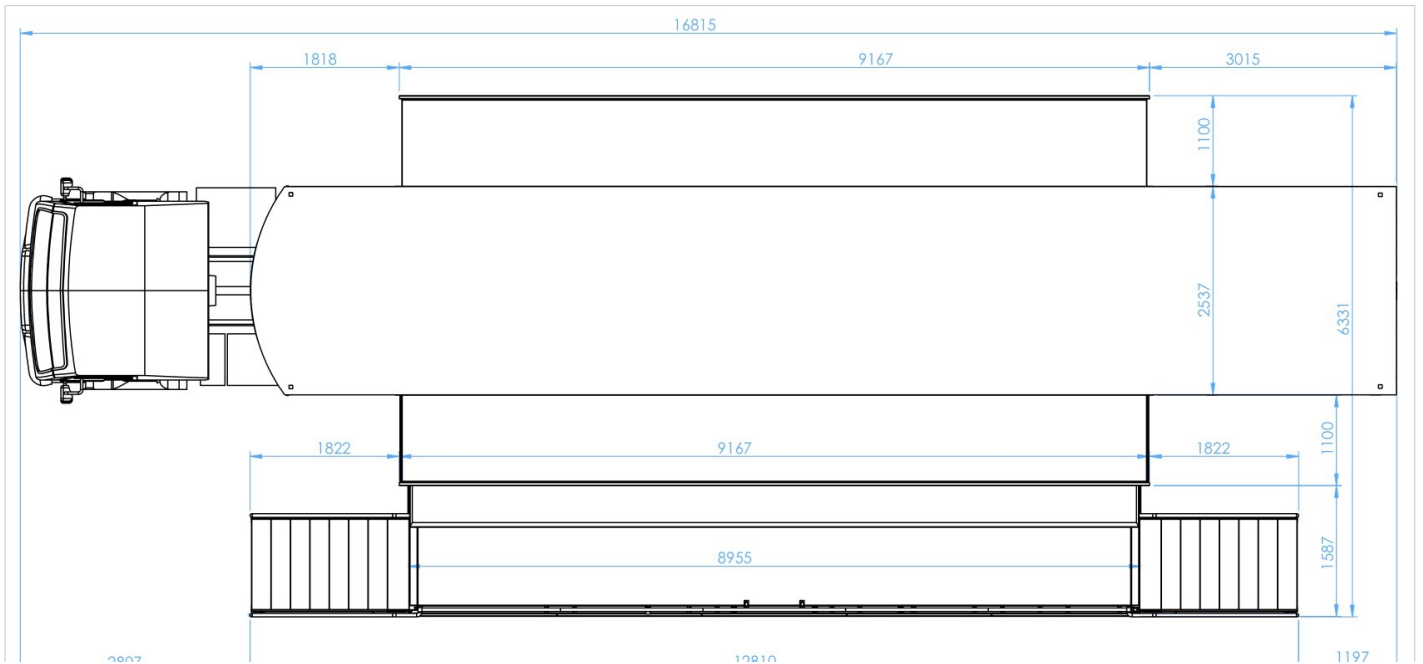

Exhibition Trailer for sale.

DETAILS

YEAR 2019

BODY

Extensions 2 side extensions. L x w = 9167x1100mm
The left side extension is fitted with a sliding glass door

Terrace 1 outdoor terrace. L x w = 8955x1587mm
Front or side access

Interior
1 main zone. L x w = 9167 x 4537mm
1 podium in the front. L x w = 1550 x 2400mm
1 office in the rear. L x w = 3015 x 2400mm

Equipments
Air conditioner
Audio video system
Security camera

CONDITIONS